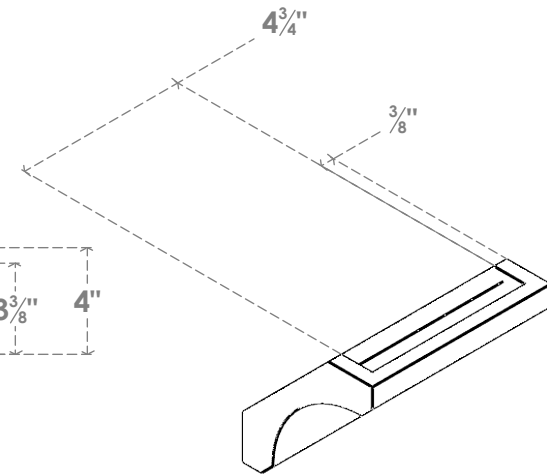

ITEM NUMBER: BRCPC055X04000X04000LEC

5 1/2"W X 4"D X 4"H LEGACY ARCHITECTURAL GRADE PVC CLOSED KNEE BRACE

SIDE PROFILE

FRONT PROFILE

ISOMETRIC

EKENA MILLWORK
2300 WEST MAIN ST.
CLARKSVILLE, TX 75426
TOLL FREE: 866-607-0453
WWW.EKENAMILLWORK.COM