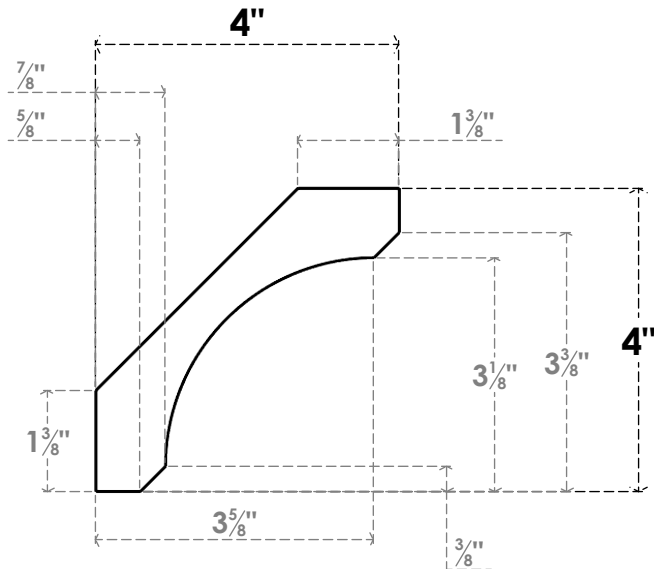

ITEM NUMBER: BRCPC055X04000X04000LEC

5 1/2"W X 4"D X 4"H LEGACY ARCHITECTURAL GRADE PVC CLOSED KNEE BRACE

SIDE PROFILE

FRONT PROFILE

ISOMETRIC

EKENA MILLWORK
2300 WEST MAIN ST.
CLARKSVILLE, TX 75426
TOLL FREE: 866-607-0453
WWW.EKENAMILLWORK.COM