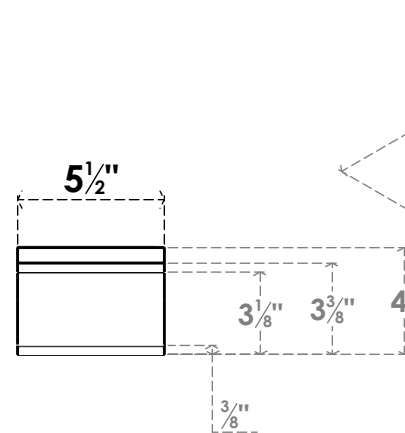

ITEM NUMBER: BRCPC055X04000X04000LEC

5 1/2"W X 4"D X 4"H LEGACY ARCHITECTURAL GRADE PVC CLOSED KNEE BRACE

SIDE PROFILE

FRONT PROFILE

ISOMETRIC

EKENA MILLWORK
2300 WEST MAIN ST.
CLARKSVILLE, TX 75426
TOLL FREE: 866-607-0453
WWW.EKENAMILLWORK.COM

NOTES

1. INSTALLATION TO BE COMPLETED IN ACCORDANCE WITH MANUFACTURER'S SPECIFICATIONS.
2. DRAWING MAY NOT BE TO SCALE
3. THIS DRAWING IS INTENDED FOR DESIGN AND PLANNING PURPOSES ONLY.
4. ALL INFORMATION CONTAINED HEREIN WAS CURRENT AT THE TIME OF DEVELOPMENT BUT MUST BE REVIEWED AND APPROVED BY THE PRODUCT MANUFACTURER TO BE CONSIDERED ACCURATE.
5. ARCHITECTURAL GRADE PVC PRODUCTS ARE MADE FROM EXPANDED CELLULAR PVC AND COME NATURALLY WHITE BUT MAY BE PAINTED